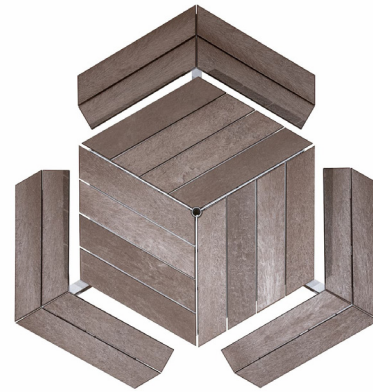

# Bayview Hexagonal Picnic Table

Model Number

BVHPT-84  
BVHPTWC-84 (Wheelchair Accessible)

The honeybee's ingenious honeycomb shape has been used for thousands of years. The Bayview hexagonal picnic table takes its design cues from this ensuring it never goes out of style! While the table shape is ancient and organic, it still brings with it a fresh and modern style that will withstand the rigors of heavy-use and whatever the environment throws at it. By using low-maintenance recycled plastic and aluminum materials, this design as well resists wear and corrosion ensuring years of trouble-free use. The large seating capacity seats six people comfortably, making it a perfect place to picnic with pals. Slip into your seat; there is plenty of space to allow for easy access to the table. The umbrella hole with a locking mechanism, makes sure that your umbrella doesn't blow away in a wind gust. From the queen bee to the worker bee and to the baby bee, this design gets everyone together!

## Material Specifications

Marine Grade Aluminum Frame  
Stainless Steel Hardware  
Super Durable Powder Coating  
100% Recycled Plastic Slats  
Western Red Cedar  
Accoya Modified Pine  
Hardened Bamboo

## Customized Solutions

Custom Powder Coating  
(Setup Charges May Apply)  
Two Sided Aluminium Chess Board  
Wheel Chair Accessible Version (BVHPTWC-84)  
INST-1 Stainless Steel Bolt-Down Kit