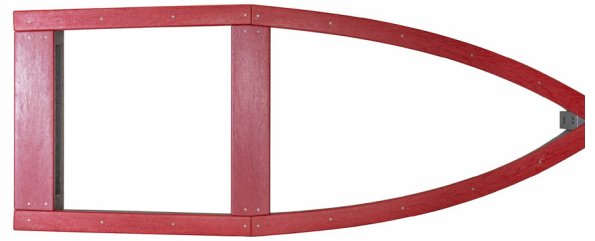

Row Your Boat Sandbox / Raised Planter

Model Number

HRB-9GB (Blue Trim)

Only Available With Blue Trim

Climb on board and say 'ahoy' to a fun and unique NEW product from Wishbone-The Rowboat Sandbox/Raised Planter. Measuring just over 9 ft long and 3.5 ft wide, this versatile piece can be an imaginative sandbox for swashbuckling kids at a playground or daycare, or a raised planter box in a park or community garden. At just under 12" high, the eye-catching rowboat is safe for kids of all ages to climb in and set sail. With plastic lumber there is no need to worry about rot or splinters, making it ideal for play without the hassles of maintenance. The open bottom allows for water to drain easily. With four different colour combinations, this pre-assembled boat will add a bit of whimsy to a coastal setting and bring a maritime feel to any landlocked site. Good things come to those who bait! We feel we've hooked a good one with this design!

Material Specifications

Made From 100 % Recycled Plastics

Recycled Content

Recycled Content by Weight: 95%
100% Recyclable

Customized Solutions

Gifting Program (Custom Inset Bronze Plaques)

Product Dimensions

Height: 12 inches / 30 cm
Depth: 44 inches / 112 cm
Length: 112 inches / 284 cm
Weight: 331 lbs / 150 kg
Soil Capacity: 19 Cubic Feet / 540 L