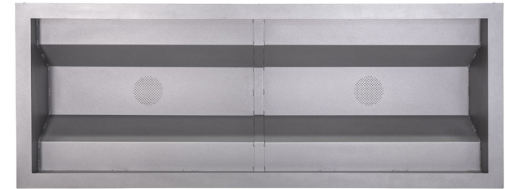

# Rutherford 4 Space Wheelchair Accessible Planter

Model Number

RPLWC-96-36 (4 Space)  
RPLWC-50-36 (2 Space)

The Wishbone Rutherford Wheelchair Accessible Planters are the perfect solution for creating accessible and beautiful gardens for individuals with mobility challenges. Designed with the guidelines of the ADA (American Disabilities Act), our planters are ADA compliant and come in two sizes to accommodate two and four wheelchairs, respectively. Crafted with an aluminum frame and recycled plastic lumber, our planters offer durability and require low maintenance. With a large planter bed, you can grow an abundance of fruits and vegetables, making it a great addition to senior homes or long-term care facilities. Our planters not only perform for years but also look great, making them a perfect addition to any outdoor space. Experience the joy of gardening for everyone with the Wishbone Wheelchair Accessible Planters.

## Material Specifications

Marine Grade Aluminum Frame  
Stainless Steel Hardware  
Super Durable Powder Coating  
100% Recycled Plastic Slats  
Western Red Cedar  
IPE Hardwood  
Modified Pine

## Product Dimensions

Height: 34 inches / 86 cm  
Depth: 36.5 inches / 93 cm  
Length: 96.5 inches / 245 cm  
Weight: 148 lbs / 67 kg  
Soil Capacity: 20 Cubic Feet / 566 L