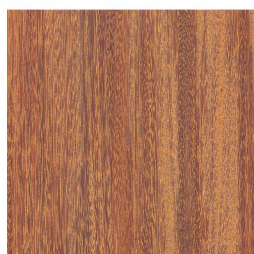

Super-Durable Powder Colours

TEXTURED SILVER

BROWN SLATE

OIL RUBBED
BRONZE

VICTOR RIDGE II

BLACK TEXTURED

GREY GOLD

PRECIOUS SAND

EARTH CLAY

NOBLE BRONZE

TIMELESS RUST

NORDIC LICHEN

MODERN KHAKI

YELLOW GREEN

WATER BLUE

ULTRAMARINE
BLUE

GROOVY RED

FLAME RED

PASTEL ORANGE

TRAFFIC YELLOW

SIGNAL VIOLET

100% Recycled Plastic Lumber Colours

BLACK

GREY

REDWOOD

SAND

WALNUT

Unstained Wood Options

MODIFIED PINE

IPE

RED CEDAR